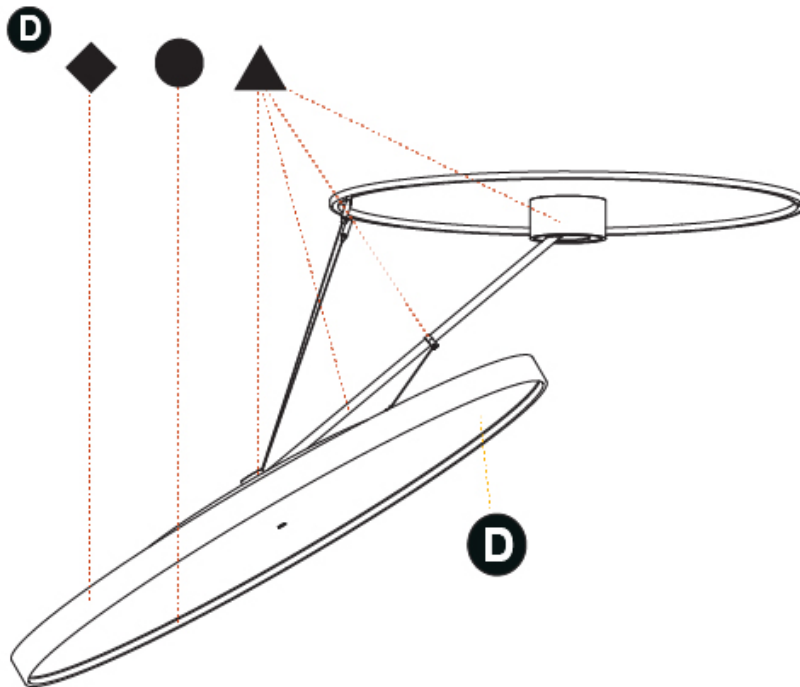

SIGN DIVA DANCER SUSPENSION

A30876-

PROJECT
TYPE
SPECIFIER
QUANTITY
DATE

A